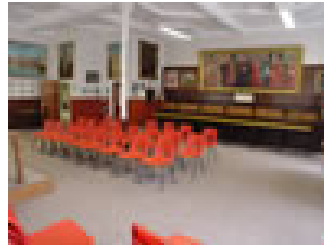

PEBLIG

- Dyma'r ystafell fwyaf sy'n dal hyd at 100 o bobl, mae cegin yn rhan o'r ystafell yma
- Mae'n cynnwys piano a pheiriant dŵr /
- This is the largest room holding up to 100 people with an attached kitchen
- Includes piano and water dispenser